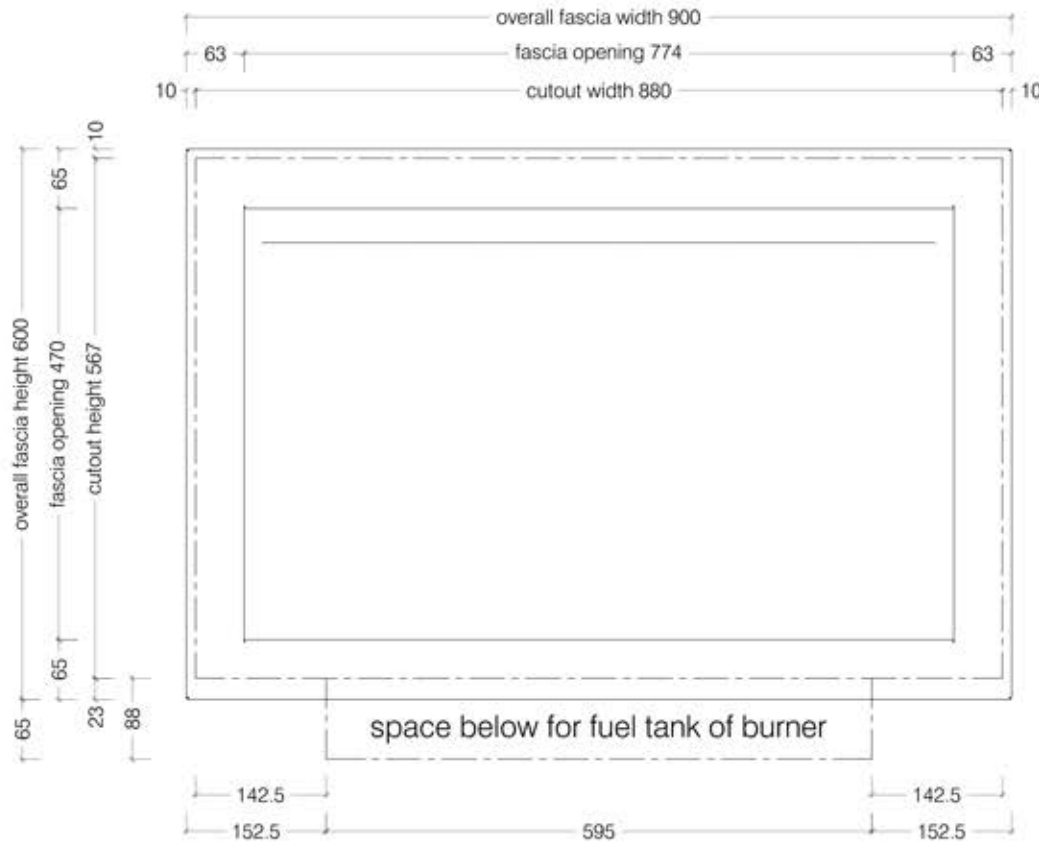

Top View

Front View

Side View

Classic Double Sided Firebox