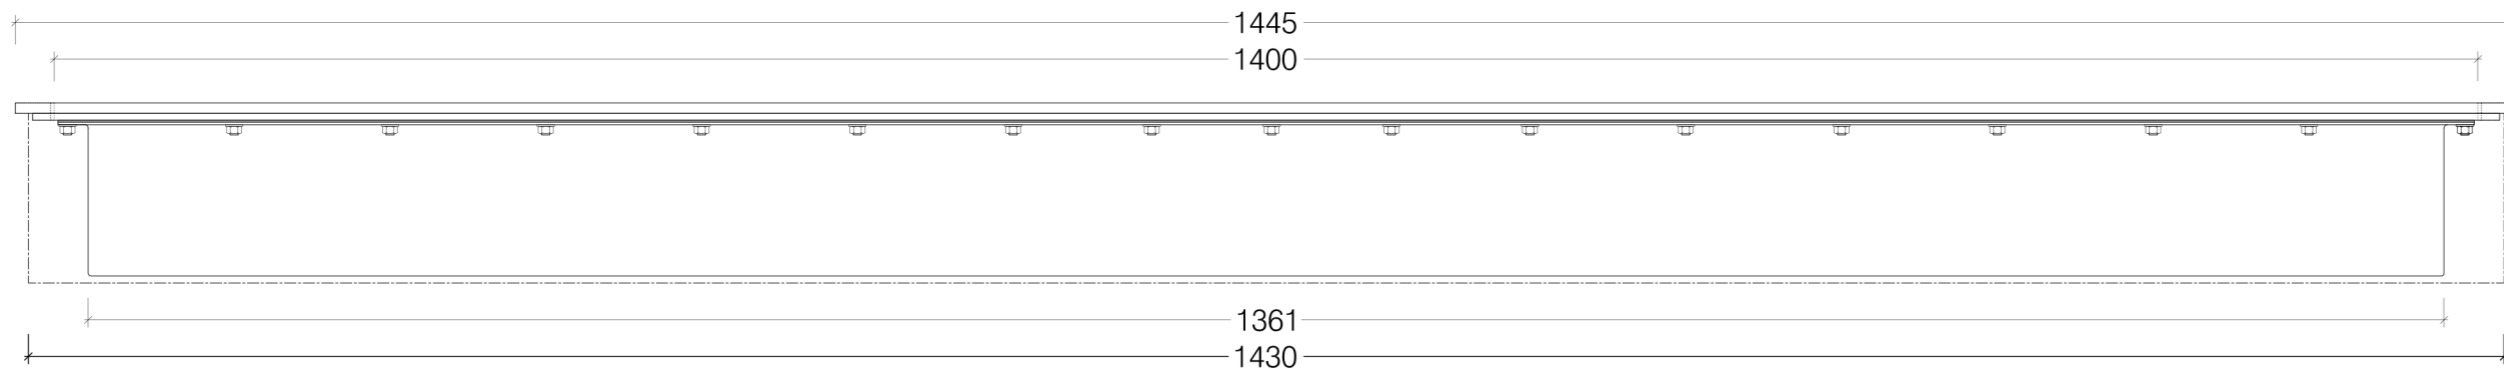

Top View

Front View

Side View

Slimline 1400 Biofuel Burner With Mount Plate

© This drawing is copyright and remains the property of iconFires. It may not be retained, copied or used without written consent.