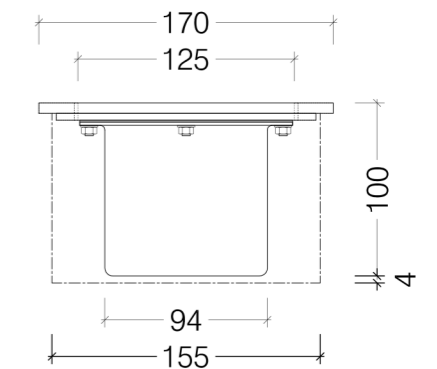

Top View

Front View

Side View

Slimline 1400 Biofuel Burner With Mount Plate

© This drawing is copyright and remains the property of iconFires. It may not be retained, copied or used without written consent.