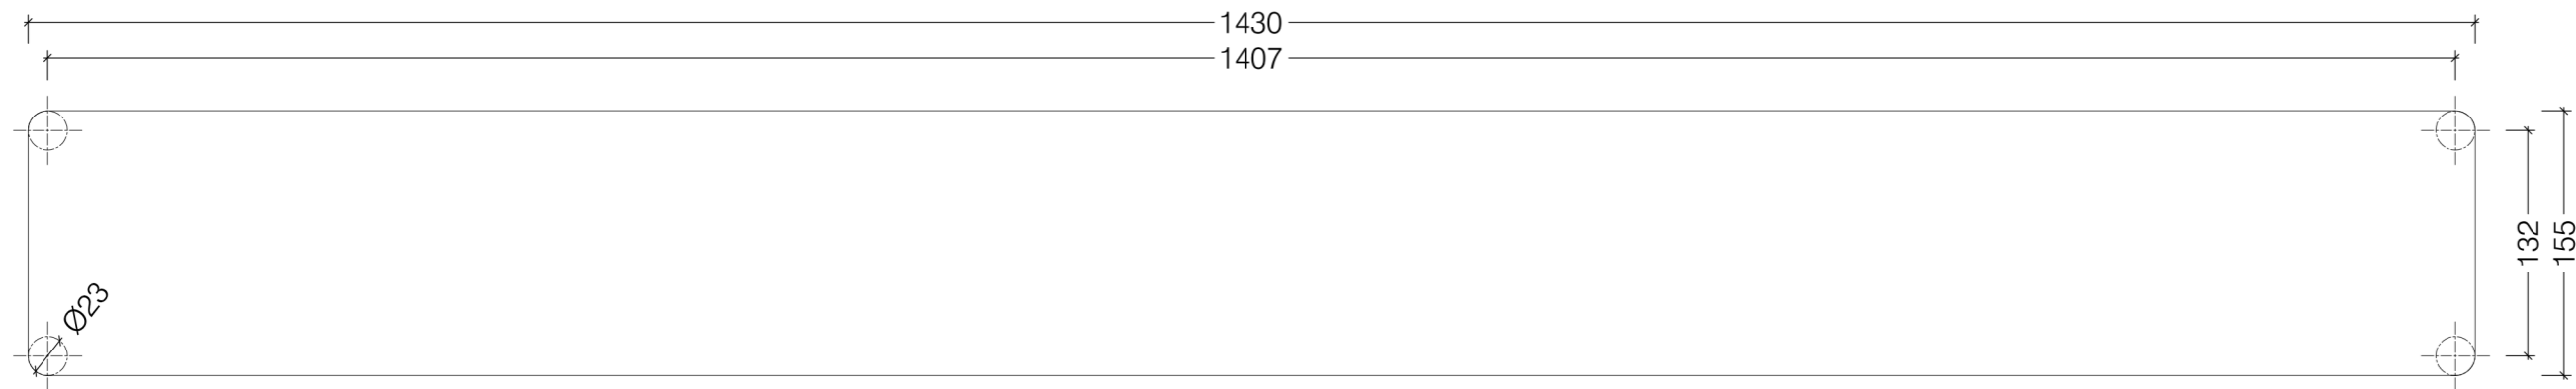

Top View

Front View

Side View

Slimline 1400 Biofuel Burner With Mount Plate

© This drawing is copyright and remains the property of iconFires. It may not be retained, copied or used without written consent.