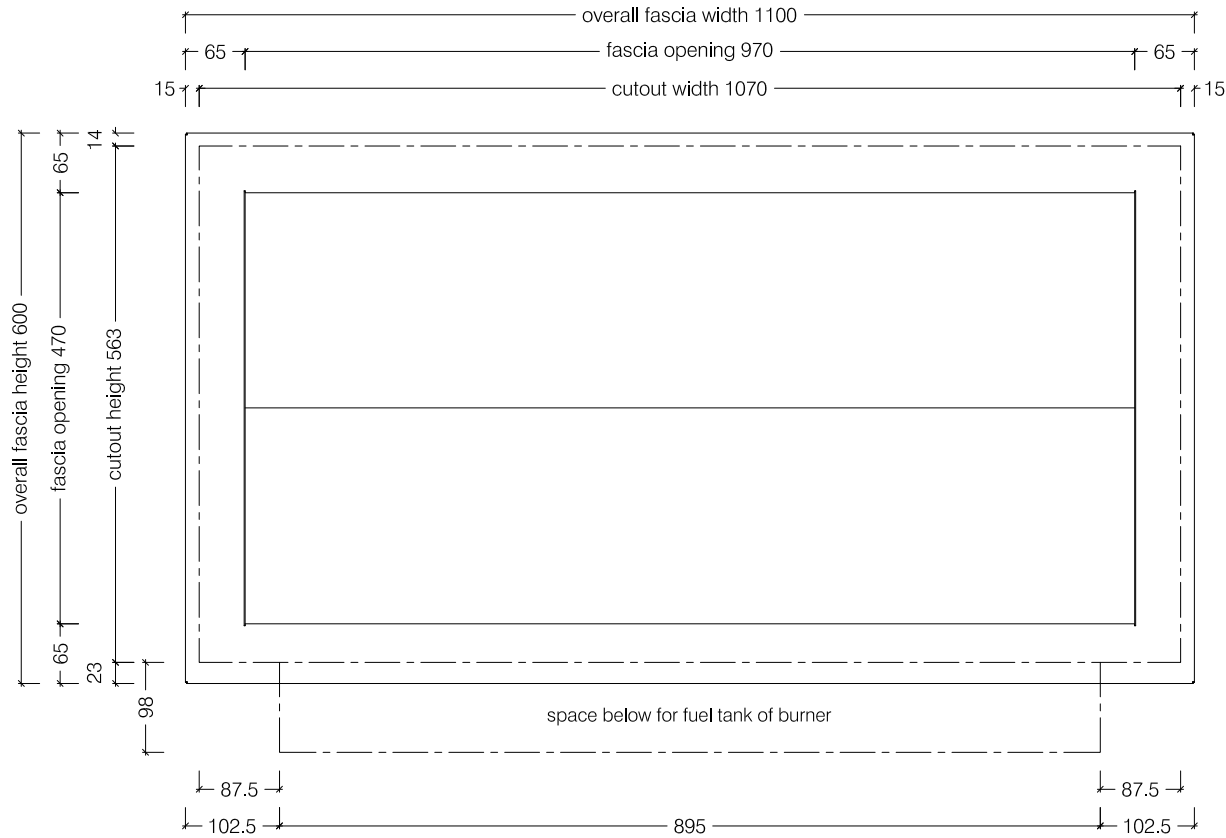

Top View

Front View

Side View

Grand XL Firebox - Black or Stainless Steel Fascia