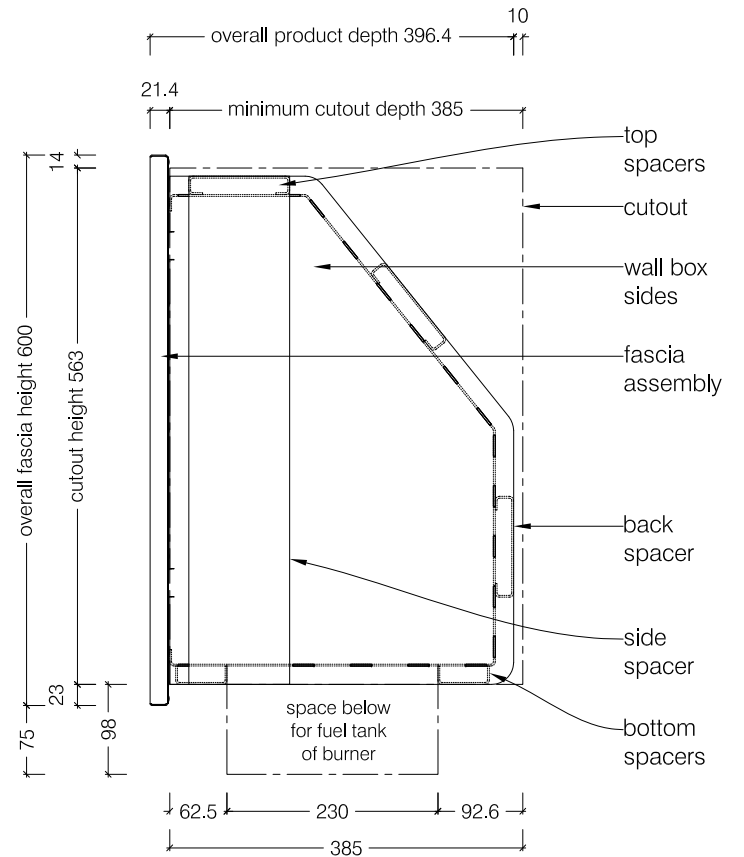

Top View

Front View

Side View

Grand XL Firebox - Black or Stainless Steel Fascia