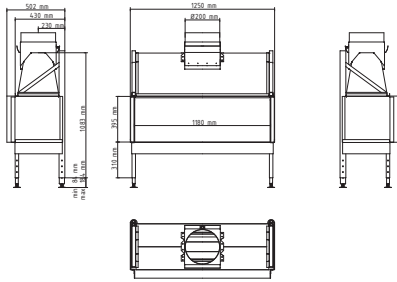

SINATRA FRONT

Sinatra - F 1200