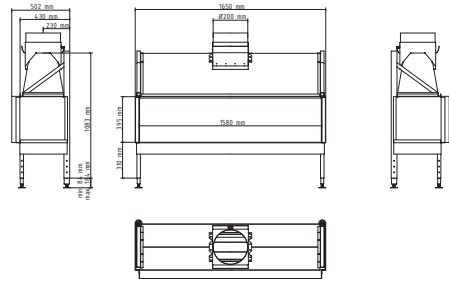

Sinatra - F 1600