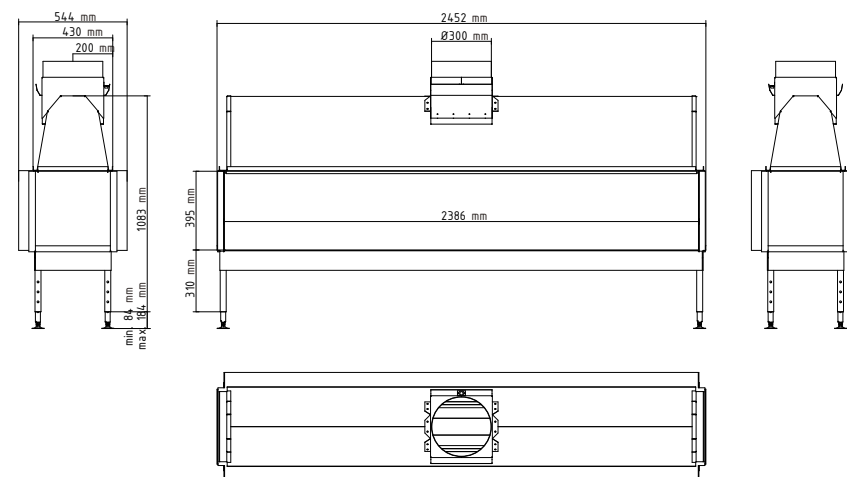

Sinatra INDOOR GAS FIREPLACE

Sinatra 2400 TU - Tunnel

Create timeless style with natural golden flames
Gas fireplace for top custom projects

FEATURES

- Linear burner
- 15 levels of flame height
- LPG or Natural Gas powered
- Safety sensors
- Child lock
- Eco Flow mode
- Modular burner
- Remote control
- Smart Home System compatible
- Automatic ignition
- CE Certified
- Ceramic glass
- No glass enclosure available
- Bespoke sizes
- Conventional flue
- LED lightings

SPECIFICATION

FUEL OPTION		G20 / G25 (NATURAL GAS)	G30 / G31 (LPG)
Fire View	-	Front & Back	
Heat output	kW [Hi]	19,75	19,96
Gas consumption	kg/h	-	max. 1,57
Gas consumption	m ³ /h	max. 2,09	-
Flue system	mm	conventional flue	
Glazing	-	ceramic glass (optional anti-reflective)	
Interior finish	-	black matt	
Combustion system	-	open	
Power supply	V	230	

DIMENSIONS

AVAILABLE DECORATIVE ACCESSORIES

OPTIONAL