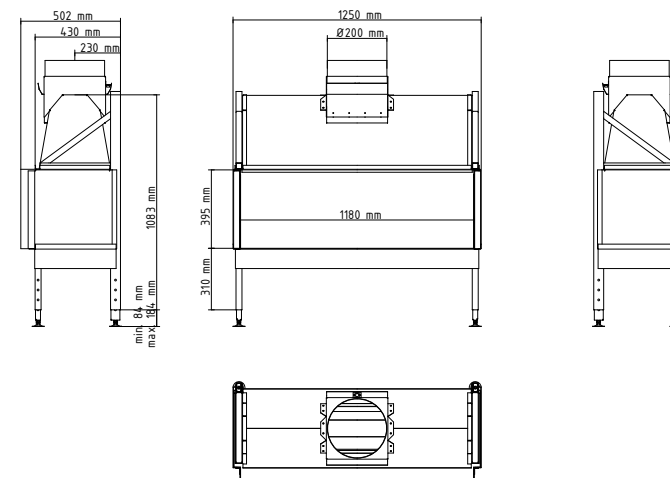

Sinatra INDOOR GAS FIREPLACE

Sinatra 1200 F

Create timeless style with natural golden flames
Gas fireplace for top custom projects

FEATURES

- Linear burner
- 15 levels of flame height
- LPG or Natural Gas powered
- Safety sensors
- Child lock
- Eco Flow mode
- Modular burner
- Remote control
- Smart Home System compatible
- Automatic ignition
- CE Certified
- Ceramic glass
- No glass enclosure available
- Bespoke sizes
- Conventional flue
- LED lighting

DIMENSIONS

SPECIFICATION

FUEL OPTION		G20 / G25 (NATURAL GAS)	G30 / G31 (LPG)
Fire View	-		Front
Heat output	kW [Hi]	10,31	9,51
Gas consumption	kg/h	-	max. 0,75
Gas consumption	m ³ /h	max. 1,09	-
Flue system	mm	conventional flue	
Glazing	-	ceramic glass (optional anti-reflective)	
Interior finish	-	black matt	
Combustion system	-	open	
Power supply	V	230	