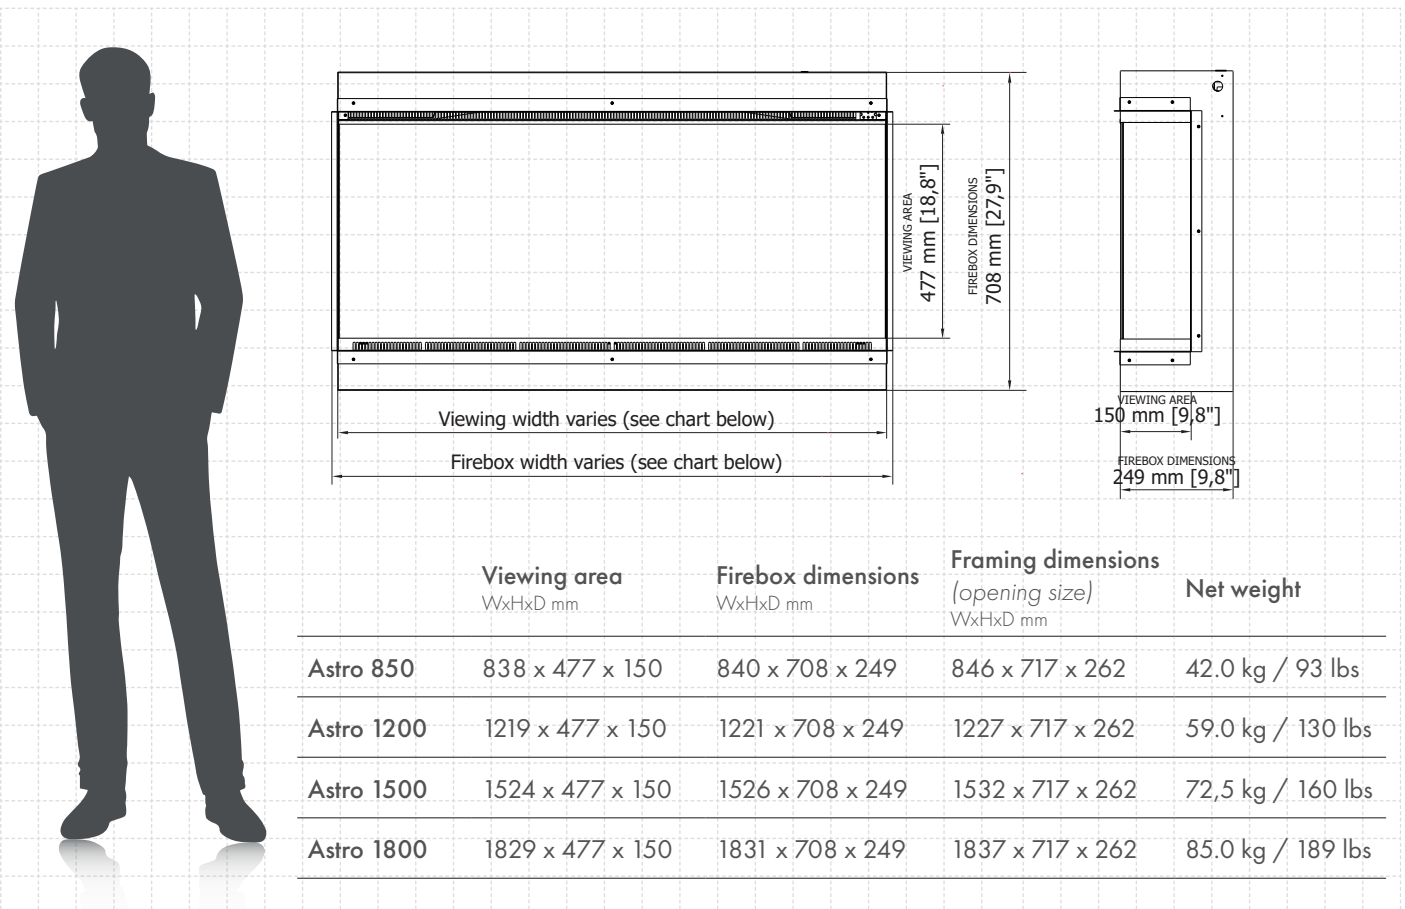

Astro

Electric Fireplace

INCLUDED CONTROL OPTIONS

Power supply	240 V, CEE 7/7 plug
2-stage heating power	1500 W & 3000 W
Flue	not required
Finish	black powder coated steel
Materials	steel, glass
Application	for indoor and roofed outdoor use