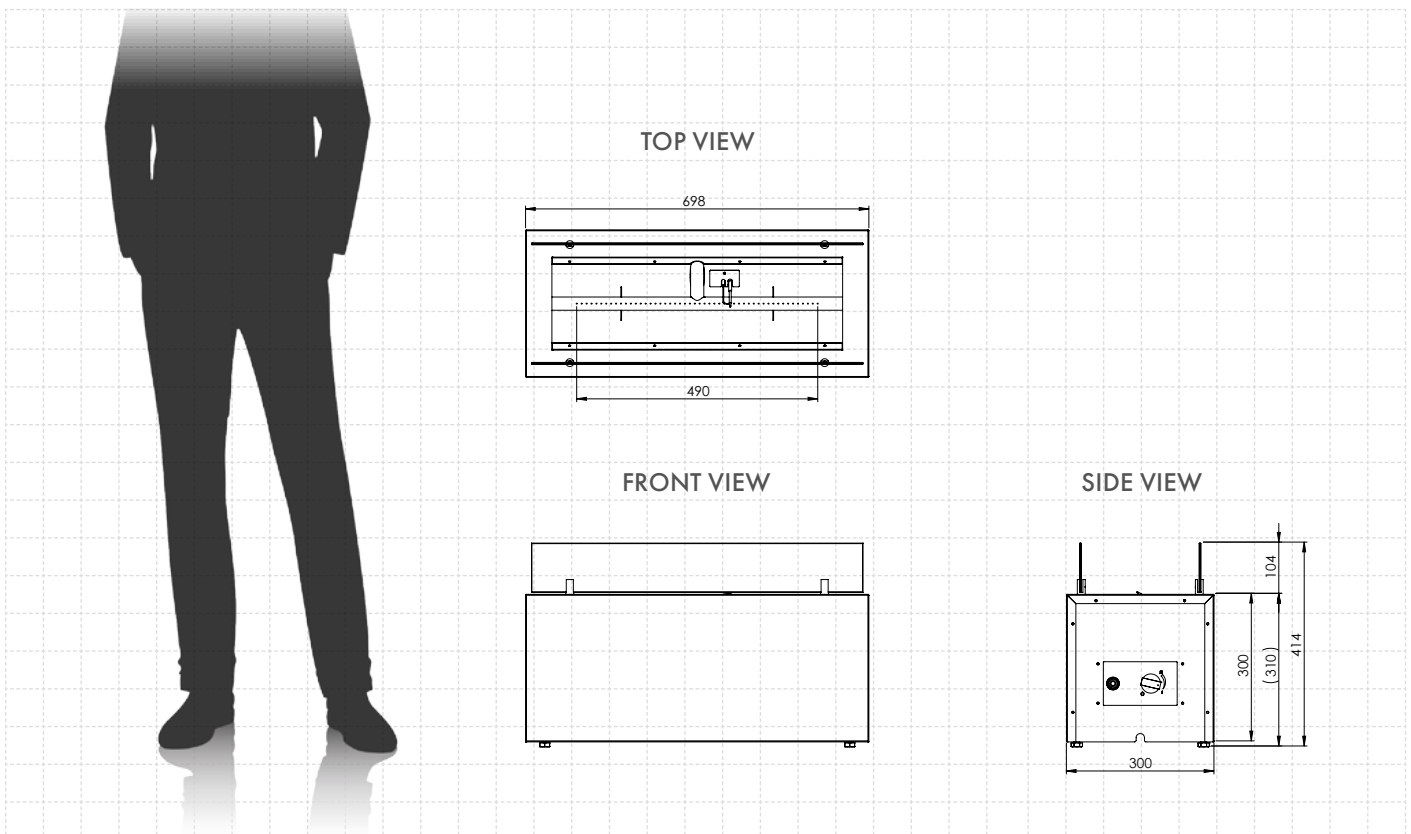

Rio

(Gas Technology)

Fuel type	Natural Gas / LPG
Heat output	7.0 - 10.0 kW
Gas consumption	max. 0.50 - 0.65 kg/h burning time up to 55 hours
Gas pressure	(LPG) 37 mbar
Total gas hose length	4 meters (measured from valve to pressure regulator)
Weight	9.8 kg
Power supply	control panel: 1 x AAA battery
Flue	not required
Flame height regulation	yes
Materials	steel, tempered glass
Decorative accessories	black glass gravel
Application	for outdoor use only