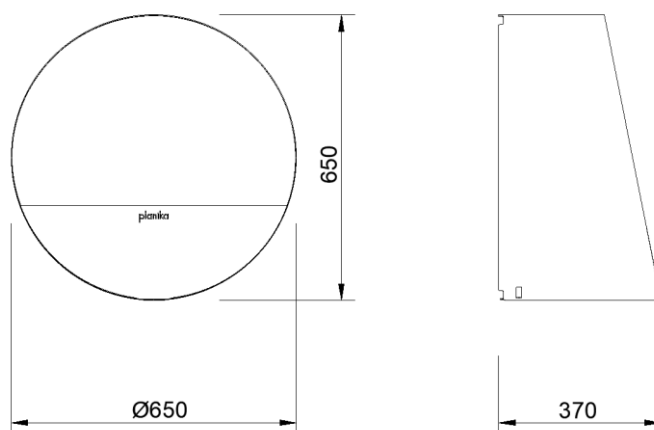

Bubble Wall

1.

2.

3.

4.

Installation manual Senso Burner (I1495)

10