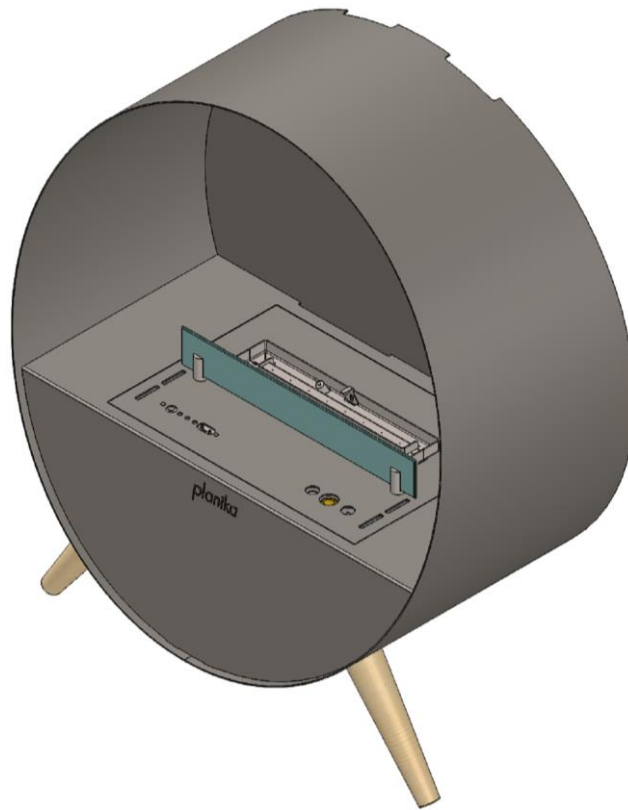

Bubble Wall & Floor

1. FLOOR OPTION

2. WALL OPTION

Installation manual Senso Burner (I1495)