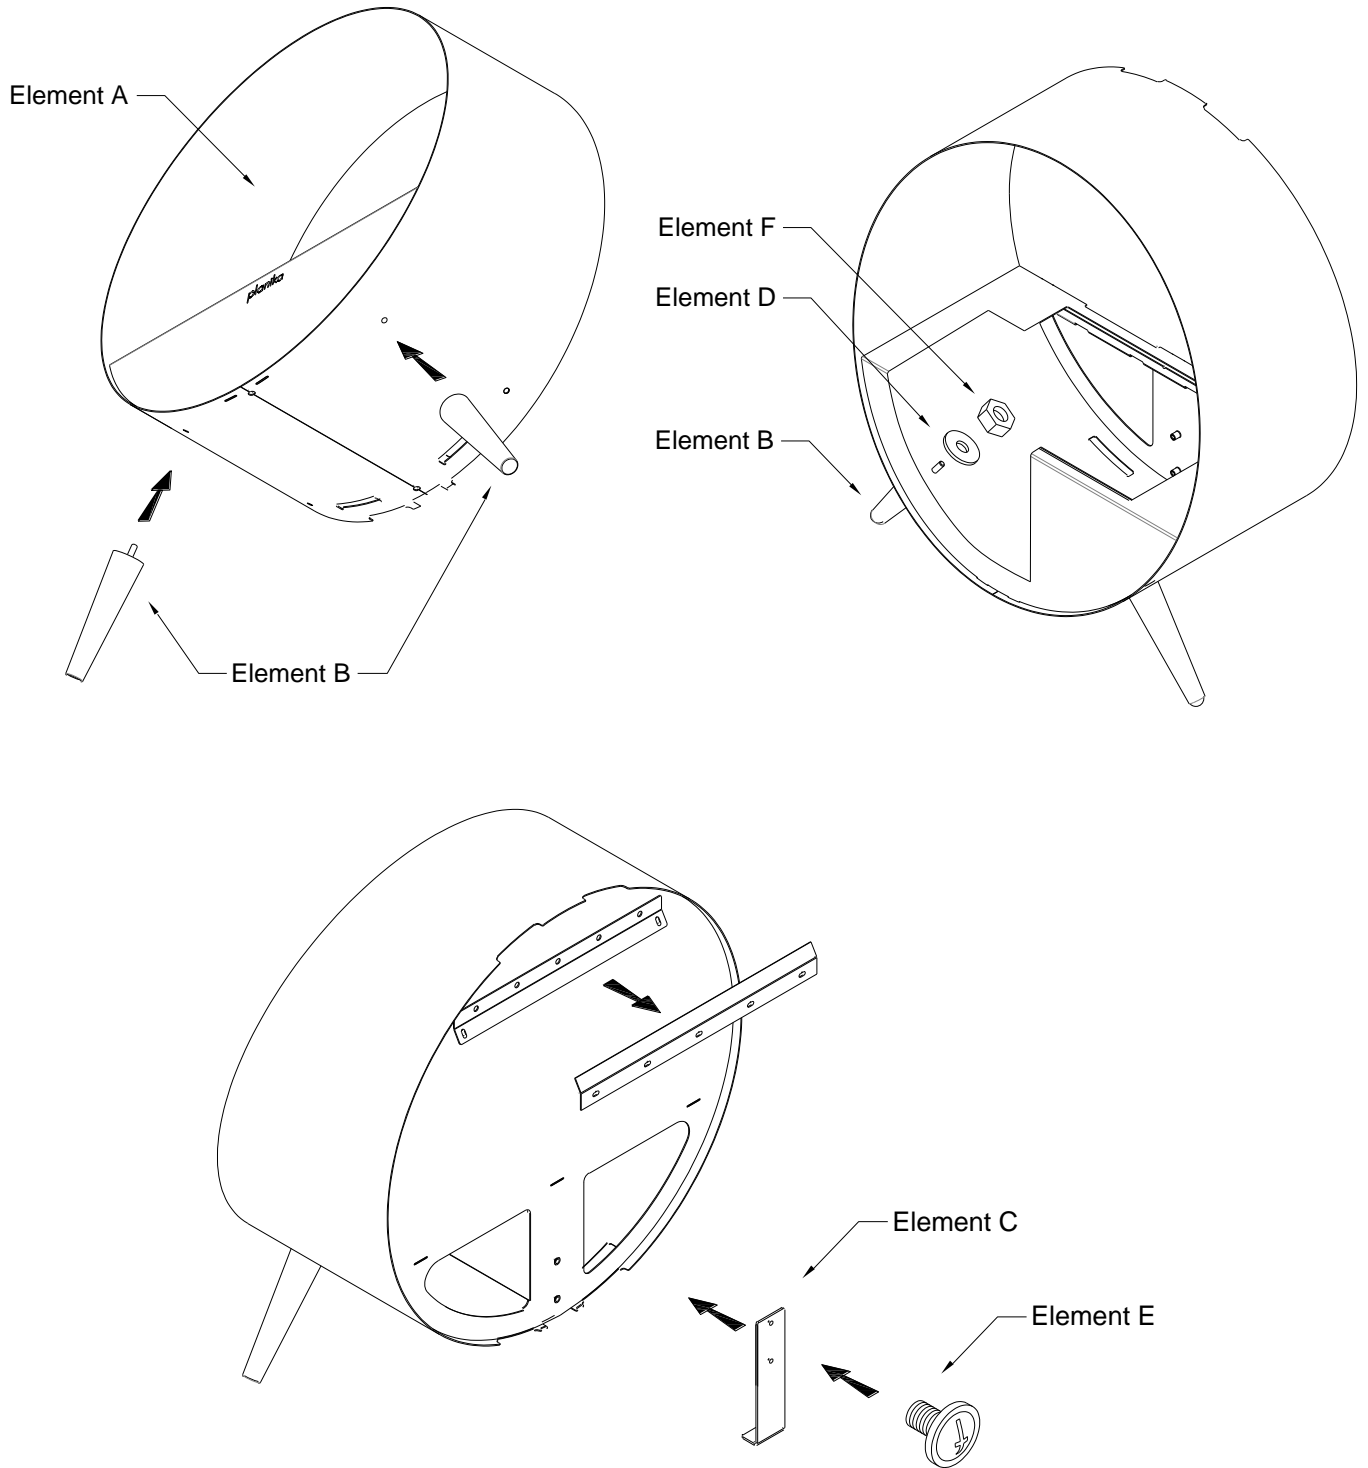

Bubble Wall & Floor

1. FLOOR OPTION

2. WALL OPTION

Installation manual Senso Burner (I1495)