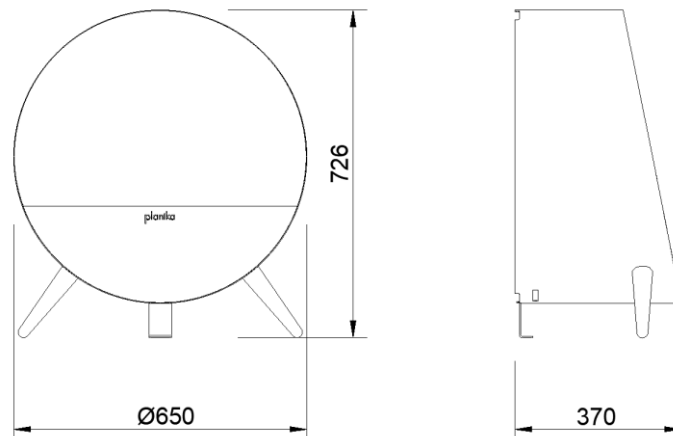

Bubble Wall & Floor

1. FLOOR OPTION

2. WALL OPTION

Installation manual Senso Burner (I1495)