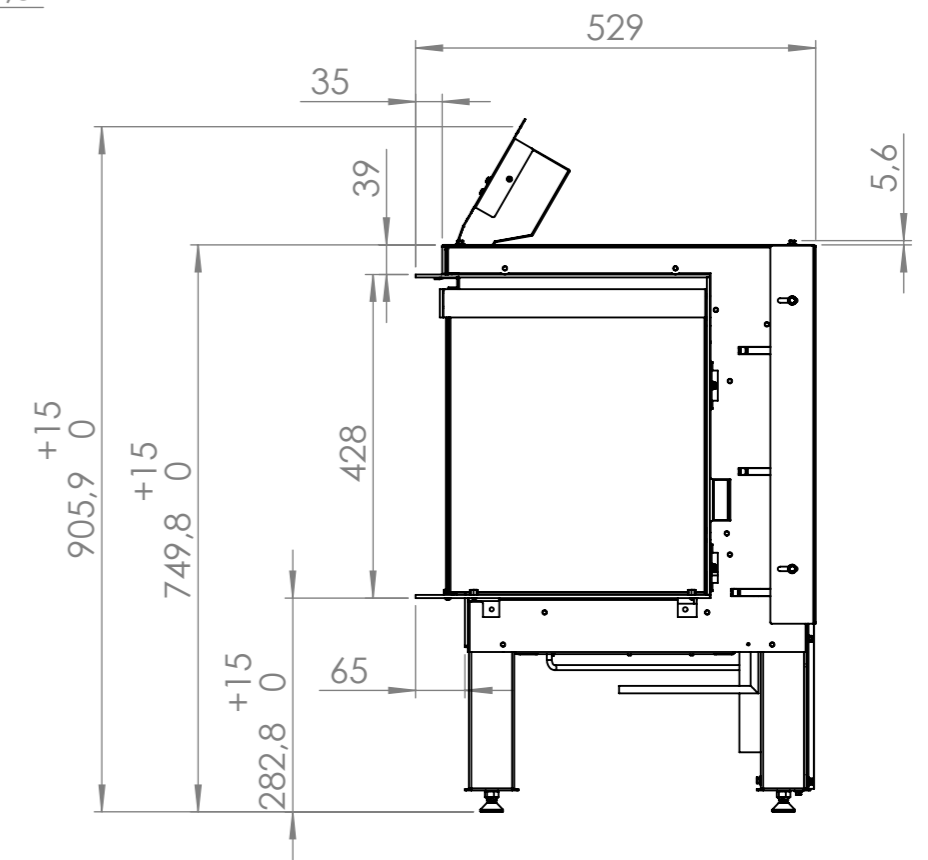

Config: 3-zijdig

ISO 2768-mK	Treatment:						
Third Angle Projection ISO 128-Method A	Material:						
	Mass (Kg):	Date:	Author:	Scale:	Page:	Dimensions:	
	142.23	5-4-2022	RS	1:10	2/4	mm	
KALFIRE FIREPLACES	Description:					Revision:	Frame_size:
	E-ONE 130 3S ASSY					01	A3
Document Number:					State :		
KF02931					In Progress		
All rights reserved. Copywrited / Reprints prohibited. Kal-fire BV							