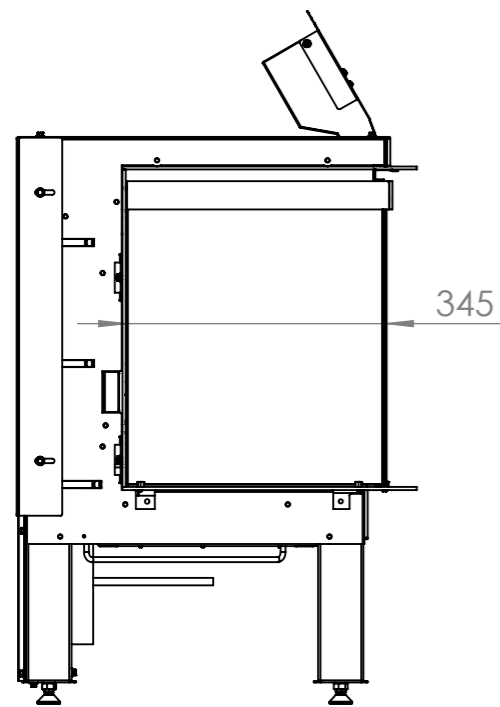

Config: 3-zijdig

ISO 2768-mK	Treatment:						
Third Angle Projection ISO 128-Method A	Material:						
	Mass (Kg):	Date:	Author:	Scale:	Page:	Dimensions:	
	142.23	5-4-2022	RS	1:10	2/4	mm	
KALFIRE FIREPLACES	Description:					Revision:	Frame_size:
	E-ONE 130 3S ASSY					01	A3
Document Number:					State :		
KF02931					In Progress		
All rights reserved. Copywrited / Reprints prohibited. Kal-fire BV							