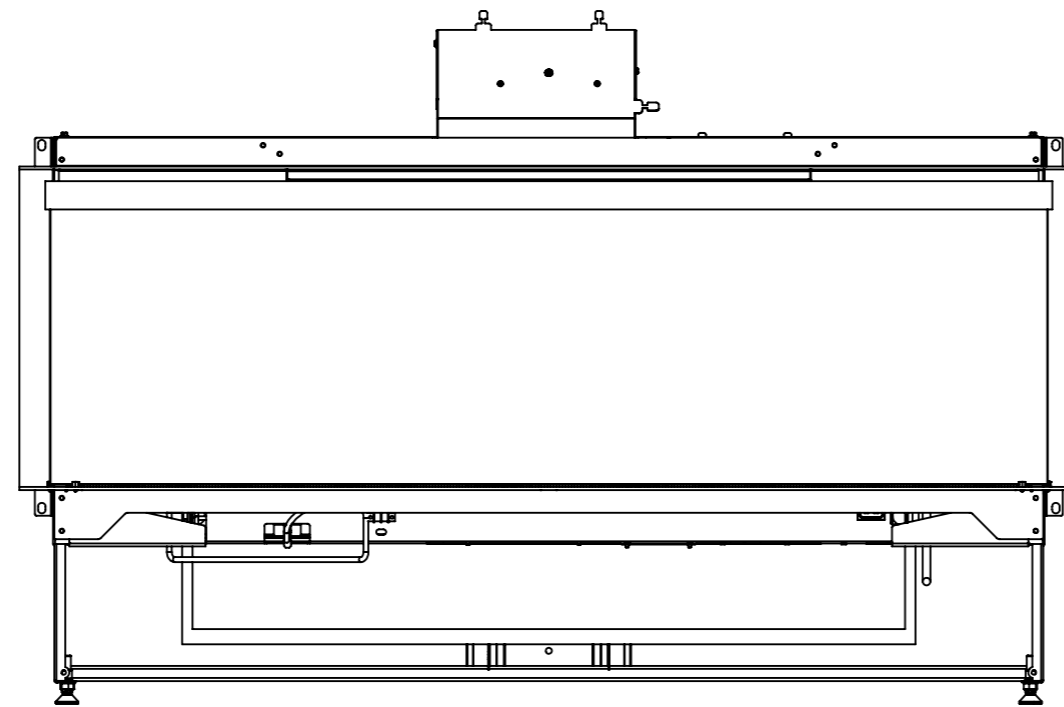

Config: 3-zijdig

ISO 2768-mK	Treatment:						
Third Angle Projection ISO 128-Method A	Material:						
	Mass (Kg):	Date:	Author:	Scale:	Page:	Dimensions:	
	142.23	5-4-2022	RS	1:10	2/4	mm	
KALFIRE FIREPLACES	Description:					Revision:	Frame_size:
	E-ONE 130 3S ASSY					01	A3
Document Number:					State :		
KF02931					In Progress		
All rights reserved. Copywrited / Reprints prohibited. Kal-fire BV							