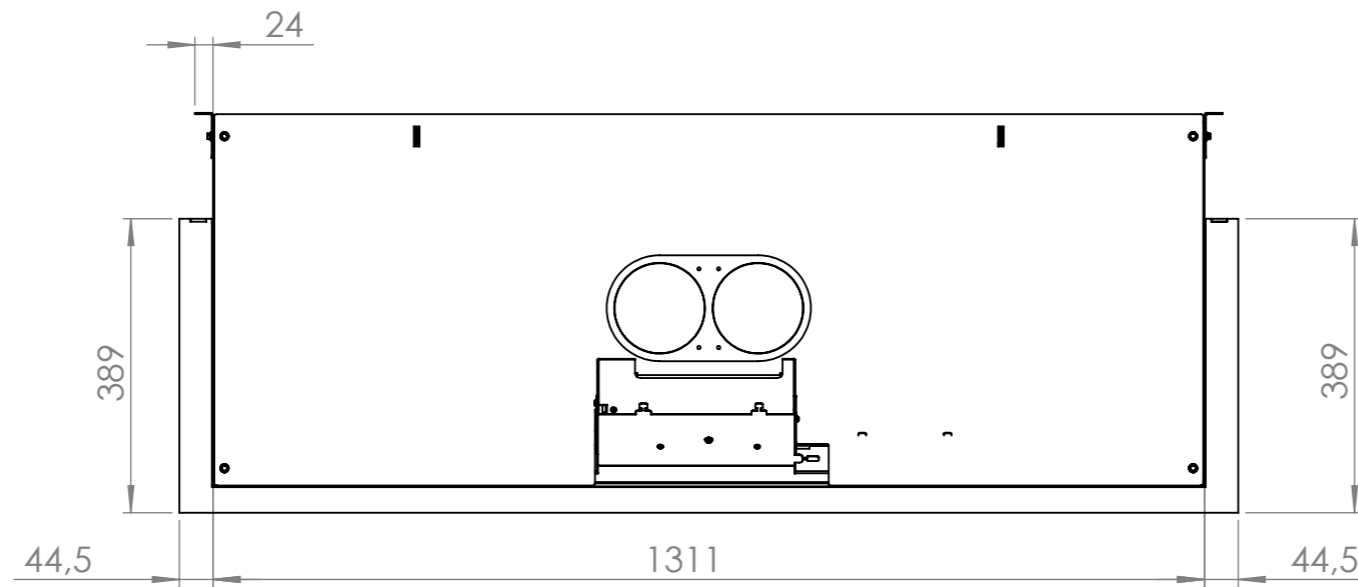

Config: 3-zijdig

ISO 2768-mK	Treatment:						
Third Angle Projection ISO 128-Method A	Material:						
	Mass (Kg):	Date:	Author:	Scale:	Page:	Dimensions:	
	142.23	5-4-2022	RS	1:10	2/4	mm	
KALFIRE FIREPLACES	Description:					Revision:	Frame_size:
	E-ONE 130 3S ASSY					01	A3
Document Number:					State :		
KF02931					In Progress		
All rights reserved. Copywrited / Reprints prohibited. Kal-fire BV							